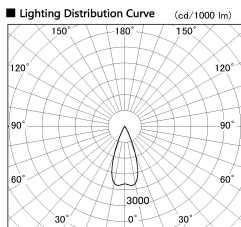

Item no. DD126-2035WW9030-LX

Series Name: Cledy versa L-G
(DD126_AG-LX)

White Reflector

Installation	Recessed mount
Type	Lens type adjustable downlight : Antiglare type
Fixture wattage	18.6W
Beam angle	38deg
Color Temp.	3000K
CRI	Ra>90
Luminous	1517 lm
Body	Die-castaluminumalloy
Body finish	N/A
Trim finish	White
Reflector finish	White
IP Rate	IP20
Light source	COB module
Input Voltage	AC220~240V
Dimming Type	Non-Dimmable
Certificate	CE,CCC
Cut Hole	125mm