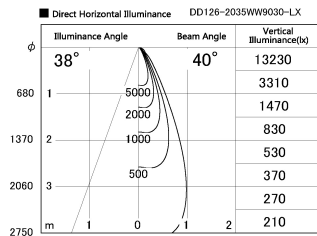

Item no. DD126-2035WW9030-LX

Series Name: Cledy versa L-G
(DD126_AG-LX)

White Reflector

Installation	Recessed mount
Type	Lens type adjustable downlight : Antiglare type
Fixture wattage	18.6W
Beam angle	38deg
Color Temp.	3000K
CRI	Ra>90
Luminous	1517 lm
Body	Die-castaluminumalloy
Body finish	N/A
Trim finish	White
Reflector finish	White
IP Rate	IP20
Light source	COB module
Input Voltage	AC220~240V
Dimming Type	Non-Dimmable
Certificate	CE,CCC
Cut Hole	125mm