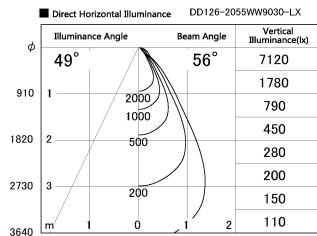

Item no. DD126-2055WW9030-LX

Series Name: Cledy versa L-G  
(DD126\_AG-LX)

White Reflector

Installation	Recessed mount
Type	Lens type adjustable downlight : Antiglare type
Fixture wattage	18.6W
Beam angle	55deg
Color Temp.	3000K
CRI	Ra>90
Luminous	1414 lm
Body	Die-castaluminumalloy
Body finish	N/A
Trim finish	White
Reflector finish	White
IP Rate	IP20
Light source	COB module
Input Voltage	AC220~240V
Dimming Type	Non-Dimmable
Certificate	CE,CCC
Cut Hole	125mm