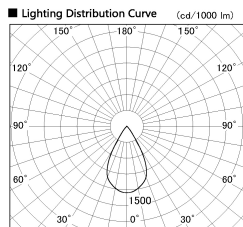

Item no. DD126-2055WW9030-LX

Series Name: Cledy versa L-G  
(DD126\_AG-LX)

White Reflector

Installation	Recessed mount
Type	Lens type adjustable downlight : Antiglare type
Fixture wattage	18.6W
Beam angle	55deg
Color Temp.	3000K
CRI	Ra>90
Luminous	1414 lm
Body	Die-castaluminumalloy
Body finish	N/A
Trim finish	White
Reflector finish	White
IP Rate	IP20
Light source	COB module
Input Voltage	AC220~240V
Dimming Type	Non-Dimmable
Certificate	CE,CCC
Cut Hole	125mm