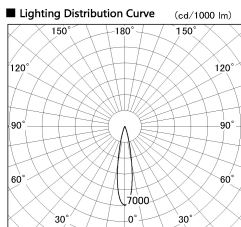

Item no. DD126-1415WW9030-LX

Series Name: Cledy versa L-G
(DD126_AG-LX)

White Reflector

Direct Horizontal Illuminance DD126-1415WW9030-LX

φ	Illuminance Angle	Beam Angle	Vertical Illuminance (lx)
330	19°	20°	32130
660	1		8030
1000	2		3570
1330	3		2010
			1290
			890
			660
			500

Installation	Recessed mount
Type	Lens type adjustable downlight : Antiglare type
Fixture wattage	14W
Beam angle	19deg
Color Temp.	3000K
CRI	Ra>90
Luminous	1151 lm
Body	Die-castaluminumalloy
Body finish	N/A
Trim finish	White
Reflector finish	White
IP Rate	IP20
Light source	COB module
Input Voltage	AC220~240V
Dimming Type	Non-Dimmable
Certificate	CE,CCC
Cut Hole	100mm