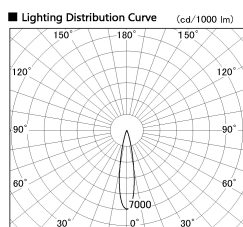

Item no. DD126-1415WW9030-LX

Series Name: Cledy versa L-G
(DD126_AG-LX)

White Reflector

Installation	Recessed mount
Type	Lens type adjustable downlight : Antiglare type
Fixture wattage	14W
Beam angle	19deg
Color Temp.	3000K
CRI	Ra>90
Luminous	1151 lm
Body	Die-castaluminumalloy
Body finish	N/A
Trim finish	White
Reflector finish	White
IP Rate	IP20
Light source	COB module
Input Voltage	AC220~240V
Dimming Type	Non-Dimmable
Certificate	CE,CCC
Cut Hole	100mm

Direct Horizontal Illuminance DD126-1415WW9030-LX

φ	Illuminance Angle	Beam Angle	Vertical Illuminance (lx)
330	19°	20°	32130
1			8030
			3570
660			2010
2			1290
1000			890
3			660
1330			500