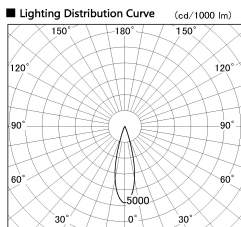

Item no. DD126-1425WW9030-LX

Series Name: Cledy versa L-G
(DD126_AG-LX)

White Reflector

Direct Horizontal Illuminance DD126-1425WW9030-LX

φ	Illuminance Angle	Beam Angle	Vertical Illuminance (lx)
25°	26°		24660
440	10000		6170
	5000		2740
880	2000		1540
	1000		990
1330	500		690
	250		500
1770	125		390

Installation	Recessed mount
Type	Lens type adjustable downlight : Antiglare type
Fixture wattage	14W
Beam angle	26deg
Color Temp.	3000K
CRI	Ra>90
Luminous	1273 lm
Body	Die-castaluminumalloy
Body finish	N/A
Trim finish	White
Reflector finish	White
IP Rate	IP20
Light source	COB module
Input Voltage	AC220~240V
Dimming Type	Non-Dimmable
Certificate	CE,CCC
Cut Hole	100mm