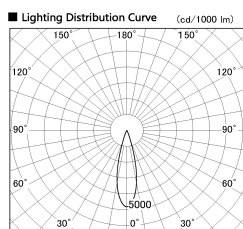

Item no. DD126-1425WW9030-LX

Series Name: Cledy versa L-G
(DD126_AG-LX)

White Reflector

■ Direct Horizontal Illuminance DD126-1425WW9030-LX

Illuminance Angle	Beam Angle	Vertical Illuminance (lx)
25°	26°	24660
10000		6170
5000		2740
2000		1540
1000		990
500		690
250		500
125		390

Installation	Recessed mount
Type	Lens type adjustable downlight : Antiglare type
Fixture wattage	14W
Beam angle	26deg
Color Temp.	3000K
CRI	Ra>90
Luminous	1273 lm
Body	Die-castaluminumalloy
Body finish	N/A
Trim finish	White
Reflector finish	White
IP Rate	IP20
Light source	COB module
Input Voltage	AC220~240V
Dimming Type	Non-Dimmable
Certificate	CE,CCC
Cut Hole	100mm