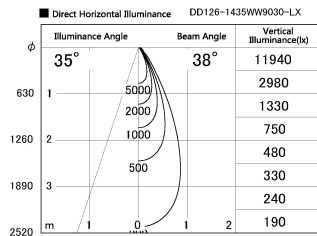

Item no. DD126-1435WW9030-LX

Series Name: Cledy versa L-G
(DD126_AG-LX)

White Reflector

Installation	Recessed mount
Type	Lens type adjustable downlight : Antiglare type
Fixture wattage	14W
Beam angle	38deg
Color Temp.	3000K
CRI	Ra>90
Luminous	1218 lm
Body	Die-castaluminumalloy
Body finish	N/A
Trim finish	White
Reflector finish	White
IP Rate	IP20
Light source	COB module
Input Voltage	AC220~240V
Dimming Type	Non-Dimmable
Certificate	CE,CCC
Cut Hole	100mm