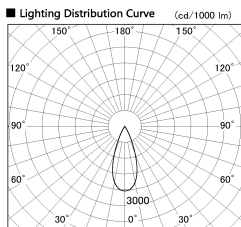

Item no. DD126-1435WW9030-LX

Series Name: Cledy versa L-G
(DD126_AG-LX)

White Reflector

Installation	Recessed mount
Type	Lens type adjustable downlight : Antiglare type
Fixture wattage	14W
Beam angle	38deg
Color Temp.	3000K
CRI	Ra>90
Luminous	1218 lm
Body	Die-castaluminumalloy
Body finish	N/A
Trim finish	White
Reflector finish	White
IP Rate	IP20
Light source	COB module
Input Voltage	AC220~240V
Dimming Type	Non-Dimmable
Certificate	CE,CCC
Cut Hole	100mm