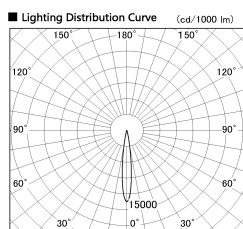

Item no. DD126-0815WW9030-LX

Series Name: Cledy versa L-G
(DD126_AG-LX)

White Reflector

Installation	Recessed mount
Type	Lens type adjustable downlight : Antiglare type
Fixture wattage	7.4W
Beam angle	14deg
Color Temp.	3000K
CRI	Ra>90
Luminous	596 lm
Body	Die-castaluminumalloy
Body finish	N/A
Trim finish	White
Reflector finish	White
IP Rate	IP20
Light source	COB module
Input Voltage	AC220~240V
Dimming Type	Non-Dimmable
Certificate	CE,CCC
Cut Hole	100mm

Direct Horizontal Illuminance DD126-0815WW9030-LX

Illuminance Angle	Beam Angle	Vertical Illuminance (lx)
13°	14°	32390
		8100
		3600
		2020
		1300
		900
		660
		510