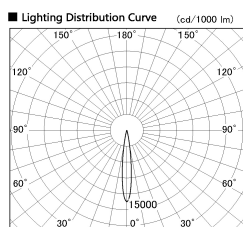

Item no. DD126-0815WW9030-LX

Series Name: Cledy versa L-G
(DD126_AG-LX)

White Reflector

Installation	Recessed mount
Type	Lens type adjustable downlight : Antiglare type
Fixture wattage	7.4W
Beam angle	14deg
Color Temp.	3000K
CRI	Ra>90
Luminous	596 lm
Body	Die-castaluminumalloy
Body finish	N/A
Trim finish	White
Reflector finish	White
IP Rate	IP20
Light source	COB module
Input Voltage	AC220~240V
Dimming Type	Non-Dimmable
Certificate	CE,CCC
Cut Hole	100mm

Direct Horizontal Illuminance DD126-0815WW9030-LX

Illuminance Angle	Beam Angle	Vertical Illuminance (lx)
13°	14°	32390
		8100
		3600
		2020
		1300
		900
		660
		510