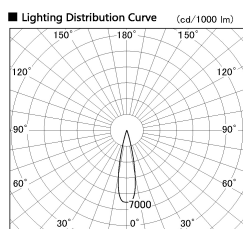

Item no. DD126-0825WW9030-LX

Series Name: Cledy versa L-G
(DD126_AG-LX)

White Reflector

Installation	Recessed mount
Type	Lens type adjustable downlight : Antiglare type
Fixture wattage	7.4W
Beam angle	22deg
Color Temp.	3000K
CRI	Ra>90
Luminous	648 lm
Body	Die-castaluminumalloy
Body finish	N/A
Trim finish	White
Reflector finish	White
IP Rate	IP20
Light source	COB module
Input Voltage	AC220~240V
Dimming Type	Non-Dimmable
Certificate	CE,CCC
Cut Hole	100mm

Direct Horizontal Illuminance DD126-0825WW9030-LX

φ	Illuminance Angle	Beam Angle	Vertical Illuminance (lx)
370	21°	23°	16490
740			4120
1110			1830
1480			1030
			660
			460
			340
			260