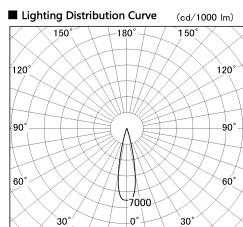

Item no. DD126-0825WW9030-LX

Series Name: Cledy versa L-G
(DD126_AG-LX)

White Reflector

Installation	Recessed mount
Type	Lens type adjustable downlight : Antiglare type
Fixture wattage	7.4W
Beam angle	22deg
Color Temp.	3000K
CRI	Ra>90
Luminous	648 lm
Body	Die-castaluminumalloy
Body finish	N/A
Trim finish	White
Reflector finish	White
IP Rate	IP20
Light source	COB module
Input Voltage	AC220~240V
Dimming Type	Non-Dimmable
Certificate	CE,CCC
Cut Hole	100mm

Direct Horizontal Illuminance DD126-0825WW9030-LX

φ	Illuminance Angle	Beam Angle	Vertical Illuminance (lx)
370	21°	23°	16490
740			4120
1110			1830
1480			1030
			660
			460
			340
			260