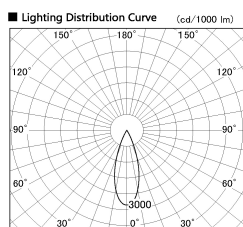

Item no. DD126-0835WW9030-LX

Series Name: Cledy versa L-G
(DD126_AG-LX)

White Reflector

Installation	Recessed mount
Type	Lens type adjustable downlight : Antiglare type
Fixture wattage	7.4W
Beam angle	34deg
Color Temp.	3000K
CRI	Ra>90
Luminous	622 lm
Body	Die-castaluminumalloy
Body finish	N/A
Trim finish	White
Reflector finish	White
IP Rate	IP20
Light source	COB module
Input Voltage	AC220~240V
Dimming Type	Non-Dimmable
Certificate	CE,CCC
Cut Hole	100mm

Direct Horizontal Illuminance DD126-0835WW9030-LX

φ	Illuminance Angle	Beam Angle	Vertical Illuminance (lx)
570	32°	35°	7050
1140			1760
1720			780
2280			440
			280
			200
			140
			110