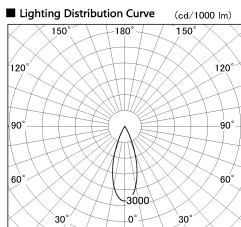

Item no. DD126-0835WW9030-LX

Series Name: Cledy versa L-G
(DD126_AG-LX)

White Reflector

Direct Horizontal Illuminance DD126-0835WW9030-LX

φ	Illuminance Angle	Beam Angle	Vertical Illuminance (lx)
570	32°	35°	7050
1140			1760
1720			780
2280			440
			280
			200
			140
			110

Installation	Recessed mount
Type	Lens type adjustable downlight : Antiglare type
Fixture wattage	7.4W
Beam angle	34deg
Color Temp.	3000K
CRI	Ra>90
Luminous	622 lm
Body	Die-cast aluminum alloy
Body finish	N/A
Trim finish	White
Reflector finish	White
IP Rate	IP20
Light source	COB module
Input Voltage	AC220~240V
Dimming Type	Non-Dimmable
Certificate	CE,CCC
Cut Hole	100mm