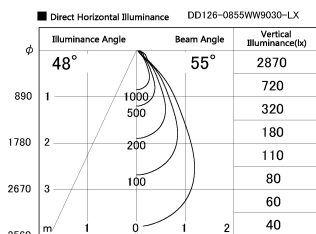

Item no. DD126-0855WW9030-LX

Series Name: Cledy versa L-G  
(DD126\_AG-LX)

White Reflector

Installation	Recessed mount
Type	Lens type adjustable downlight : Antiglare type
Fixture wattage	7.4W
Beam angle	48deg
Color Temp.	3000K
CRI	Ra>90
Luminous	584 lm
Body	Die-castaluminumalloy
Body finish	N/A
Trim finish	White
Reflector finish	White
IP Rate	IP20
Light source	COB module
Input Voltage	AC220~240V
Dimming Type	Non-Dimmable
Certificate	CE,CCC
Cut Hole	100mm