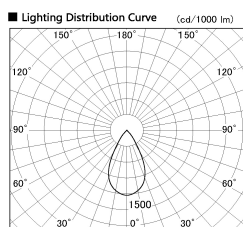

Item no. DD126-0855WW9030-LX

Series Name: Cledy versa L-G  
(DD126\_AG-LX)

White Reflector

Installation	Recessed mount
Type	Lens type adjustable downlight : Antiglare type
Fixture wattage	7.4W
Beam angle	48deg
Color Temp.	3000K
CRI	Ra>90
Luminous	584 lm
Body	Die-castaluminumalloy
Body finish	N/A
Trim finish	White
Reflector finish	White
IP Rate	IP20
Light source	COB module
Input Voltage	AC220~240V
Dimming Type	Non-Dimmable
Certificate	CE,CCC
Cut Hole	100mm