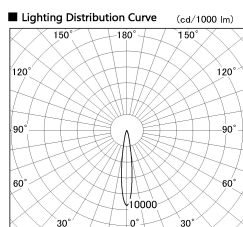

Item no. DD126-4015WW9035-LX

Series Name: Cledy versa L-G
(DD126_AG-LX)

White Reflector

Installation	Recessed mount
Type	Lens type adjustable downlight : Antiglare type
Fixture wattage	38.5W
Beam angle	15deg
Color Temp.	3500K
CRI	Ra>90
Luminous	3295 lm
Body	Die-castaluminumalloy
Body finish	N/A
Trim finish	White
Reflector finish	White
IP Rate	IP20
Light source	COB module
Input Voltage	AC220~240V
Dimming Type	Non-Dimmable
Certificate	CE,CCC
Cut Hole	150mm

Direct Horizontal Illuminance DD126-4015WW9035-LX

φ	Illuminance Angle	Beam Angle	Vertical Illuminance (lx)
240	14°	15°	125750
1	50000		31440
	20000		13970
490	10000		7860
2	5000		5030
730			3490
3			2570
980			1960