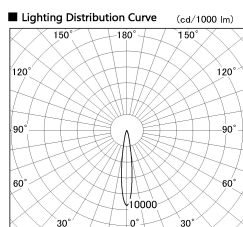

Item no. DD126-4015WW9035-LX

Series Name: Cledy versa L-G
(DD126_AG-LX)

White Reflector

Installation	Recessed mount
Type	Lens type adjustable downlight : Antiglare type
Fixture wattage	38.5W
Beam angle	15deg
Color Temp.	3500K
CRI	Ra>90
Luminous	3295 lm
Body	Die-castaluminumalloy
Body finish	N/A
Trim finish	White
Reflector finish	White
IP Rate	IP20
Light source	COB module
Input Voltage	AC220~240V
Dimming Type	Non-Dimmable
Certificate	CE,CCC
Cut Hole	150mm

Direct Horizontal Illuminance DD126-4015WW9035-LX

φ	Illuminance Angle	Beam Angle	Vertical Illuminance (lx)
240	14°	15°	125750
1	50000		31440
	20000		13970
490	10000		7860
2	5000		5030
730			3490
3			2570
980	m	1 0 1 2	1960