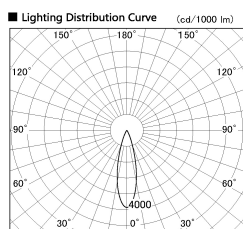

Item no. DD126-4025WW9035-LX

Series Name: Cledy versa L-G  
(DD126\_AG-LX)

White Reflector

Installation	Recessed mount
Type	Lens type adjustable downlight : Antiglare type
Fixture wattage	38.5W
Beam angle	27deg
Color Temp.	3500K
CRI	Ra>90
Luminous	3598 lm
Body	Die-castaluminumalloy
Body finish	N/A
Trim finish	White
Reflector finish	White
IP Rate	IP20
Light source	COB module
Input Voltage	AC220~240V
Dimming Type	Non-Dimmable
Certificate	CE,CCC
Cut Hole	150mm

Direct Horizontal Illuminance DD126-4025WW9035-LX

φ	Illuminance Angle	Beam Angle	Vertical Illuminance (lx)
440	25°	27°	56240
1330			14060
880			6250
440			3510
220			2250
110			1560
55			1150
27.5			880