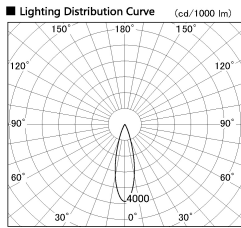

Item no. DD126-4025WW9035-LX

Series Name: Cledy versa L-G
(DD126_AG-LX)

White Reflector

Direct Horizontal Illuminance DD126-4025WW9035-LX

φ	Illuminance Angle	Beam Angle	Vertical Illuminance (lx)
440	25°	27°	56240
1330			14060
1770			6250
			3510
			2250
			1560
			1150
			880

Installation	Recessed mount
Type	Lens type adjustable downlight : Antiglare type
Fixture wattage	38.5W
Beam angle	27deg
Color Temp.	3500K
CRI	Ra>90
Luminous	3598 lm
Body	Die-castaluminumalloy
Body finish	N/A
Trim finish	White
Reflector finish	White
IP Rate	IP20
Light source	COB module
Input Voltage	AC220~240V
Dimming Type	Non-Dimmable
Certificate	CE,CCC
Cut Hole	150mm