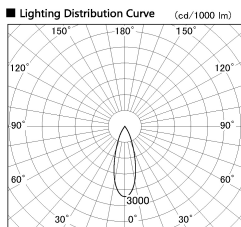

Item no. DD126-4035WW9035-LX

Series Name: Cledy versa L-G  
(DD126\_AG-LX)

White Reflector

Installation	Recessed mount
Type	Lens type adjustable downlight : Antiglare type
Fixture wattage	38.5W
Beam angle	32deg
Color Temp.	3500K
CRI	Ra>90
Luminous	3551 lm
Body	Die-castaluminumalloy
Body finish	N/A
Trim finish	White
Reflector finish	White
IP Rate	IP20
Light source	COB module
Input Voltage	AC220~240V
Dimming Type	Non-Dimmable
Certificate	CE,CCC
Cut Hole	150mm