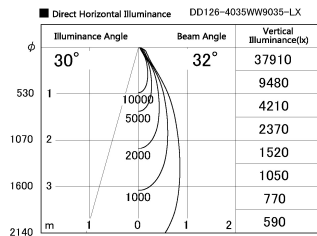

Item no. DD126-4035WW9035-LX

Series Name: Cledy versa L-G  
(DD126\_AG-LX)

White Reflector

Installation	Recessed mount
Type	Lens type adjustable downlight : Antiglare type
Fixture wattage	38.5W
Beam angle	32deg
Color Temp.	3500K
CRI	Ra>90
Luminous	3551 lm
Body	Die-castaluminumalloy
Body finish	N/A
Trim finish	White
Reflector finish	White
IP Rate	IP20
Light source	COB module
Input Voltage	AC220~240V
Dimming Type	Non-Dimmable
Certificate	CE,CCC
Cut Hole	150mm