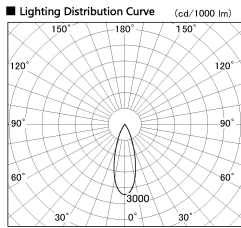

Item no. DD126-4035WW9035-LX

Series Name: Cledy versa L-G  
(DD126\_AG-LX)

White Reflector

Direct Horizontal Illuminance DD126-4035WW9035-LX

φ	Illuminance Angle	Beam Angle	Vertical Illuminance (lx)
30°	30°	32°	37910
530	10000		9480
1070	5000		4210
1600	2000		2370
2140	1000		1520
			1050
			770
			590

Installation	Recessed mount
Type	Lens type adjustable downlight : Antiglare type
Fixture wattage	38.5W
Beam angle	32deg
Color Temp.	3500K
CRI	Ra>90
Luminous	3551 lm
Body	Die-castaluminumalloy
Body finish	N/A
Trim finish	White
Reflector finish	White
IP Rate	IP20
Light source	COB module
Input Voltage	AC220~240V
Dimming Type	Non-Dimmable
Certificate	CE,CCC
Cut Hole	150mm