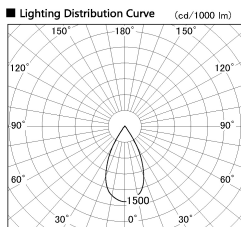

Item no. DD126-4055WW9035-LX

Series Name: Cledy versa L-G  
(DD126\_AG-LX)

White Reflector

Installation	Recessed mount
Type	Lens type adjustable downlight : Antiglare type
Fixture wattage	38.5W
Beam angle	51deg
Color Temp.	3500K
CRI	Ra>90
Luminous	3098 lm
Body	Die-castaluminumalloy
Body finish	N/A
Trim finish	White
Reflector finish	White
IP Rate	IP20
Light source	COB module
Input Voltage	AC220~240V
Dimming Type	Non-Dimmable
Certificate	CE,CCC
Cut Hole	150mm