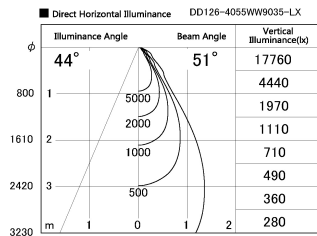

Item no. DD126-4055WW9035-LX

Series Name: Cledy versa L-G  
(DD126\_AG-LX)

White Reflector

Installation	Recessed mount
Type	Lens type adjustable downlight : Antiglare type
Fixture wattage	38.5W
Beam angle	51deg
Color Temp.	3500K
CRI	Ra>90
Luminous	3098 lm
Body	Die-castaluminumalloy
Body finish	N/A
Trim finish	White
Reflector finish	White
IP Rate	IP20
Light source	COB module
Input Voltage	AC220~240V
Dimming Type	Non-Dimmable
Certificate	CE,CCC
Cut Hole	150mm