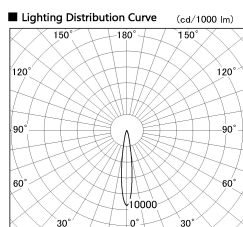

Item no. DD126-3715WW9035-LX

Series Name: Cledy versa L-G
(DD126_AG-LX)

White Reflector

| | |
|------------------|--|
| Installation | Recessed mount |
| Type | Lens type adjustable downlight : Antiglare type |
| Fixture wattage | 35.5W |
| Beam angle | 15deg |
| Color Temp. | 3500K |
| CRI | Ra>90 |
| Luminous | 3147 lm |
| Body | Die-castaluminumalloy |
| Body finish | N/A |
| Trim finish | White |
| Reflector finish | White |
| IP Rate | IP20 |
| Light source | COB module |
| Input Voltage | AC220~240V |
| Dimming Type | Non-Dimmable |
| Certificate | CE,CCC |
| Cut Hole | 150mm |

■ Direct Horizontal Illuminance DD126-3715WW9035-LX

| φ | Illuminance Angle | Beam Angle | Vertical Illuminance (lx) |
|-----|-------------------|------------|---------------------------|
| 240 | 14° | 15° | 120110 |
| 1 | | | 30030 |
| | | | 13350 |
| 490 | | | 7510 |
| 2 | | | 4800 |
| 730 | | | 3340 |
| 3 | | | 2450 |
| 980 | | | 1880 |