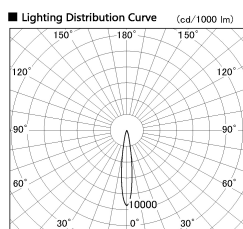

Item no. DD126-3715WW9035-LX

Series Name: Cledy versa L-G  
(DD126\_AG-LX)

White Reflector

Installation	Recessed mount
Type	Lens type adjustable downlight : Antiglare type
Fixture wattage	35.5W
Beam angle	15deg
Color Temp.	3500K
CRI	Ra>90
Luminous	3147 lm
Body	Die-castaluminumalloy
Body finish	N/A
Trim finish	White
Reflector finish	White
IP Rate	IP20
Light source	COB module
Input Voltage	AC220~240V
Dimming Type	Non-Dimmable
Certificate	CE,CCC
Cut Hole	150mm

■ Direct Horizontal Illuminance DD126-3715WW9035-LX

φ	Illuminance Angle	Beam Angle	Vertical Illuminance (lx)
120	14°	15°	120110
240	50000		30030
480	20000		13350
730	10000		7510
980	5000		4800
			3340
			2450
			1880