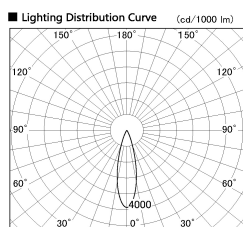

Item no. DD126-3725WW9035-LX

Series Name: Cledy versa L-G
(DD126_AG-LX)

White Reflector

Installation	Recessed mount
Type	Lens type adjustable downlight : Antiglare type
Fixture wattage	35.5W
Beam angle	27deg
Color Temp.	3500K
CRI	Ra>90
Luminous	3424 lm
Body	Die-castaluminumalloy
Body finish	N/A
Trim finish	White
Reflector finish	White
IP Rate	IP20
Light source	COB module
Input Voltage	AC220~240V
Dimming Type	Non-Dimmable
Certificate	CE,CCC
Cut Hole	150mm

Direct Horizontal Illuminance DD126-3725WW9035-LX

φ	Illuminance Angle	Beam Angle	Vertical Illuminance (lx)
440	25°	27°	53520
880			13380
1330			5950
1770			3340
			2140
			1490
			1090
			840