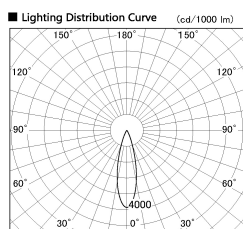

Item no. DD126-3725WW9035-LX

Series Name: Cledy versa L-G
(DD126_AG-LX)

White Reflector

Installation	Recessed mount
Type	Lens type adjustable downlight : Antiglare type
Fixture wattage	35.5W
Beam angle	27deg
Color Temp.	3500K
CRI	Ra>90
Luminous	3424 lm
Body	Die-castaluminumalloy
Body finish	N/A
Trim finish	White
Reflector finish	White
IP Rate	IP20
Light source	COB module
Input Voltage	AC220~240V
Dimming Type	Non-Dimmable
Certificate	CE,CCC
Cut Hole	150mm

Direct Horizontal Illuminance DD126-3725WW9035-LX

φ	Illuminance Angle	Beam Angle	Vertical Illuminance (lx)
440	25°	27°	53520
880			13380
1330			5950
1770			3340
			2140
			1490
			1090
			840