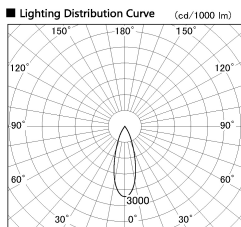

Item no. DD126-3735WW9035-LX

Series Name: Cledy versa L-G
(DD126_AG-LX)

White Reflector

Direct Horizontal Illuminance DD126-3735WW9035-LX

φ	Illuminance Angle	Beam Angle	Vertical Illuminance (lx)
30°	30°	32°	36080
530	10000		9020
1070	5000		4010
1600	2000		2250
2140	1000		1440
			1000
			740
			560

Installation	Recessed mount
Type	Lens type adjustable downlight : Antiglare type
Fixture wattage	35.5W
Beam angle	32deg
Color Temp.	3500K
CRI	Ra>90
Luminous	3379 lm
Body	Die-castaluminumalloy
Body finish	N/A
Trim finish	White
Reflector finish	White
IP Rate	IP20
Light source	COB module
Input Voltage	AC220~240V
Dimming Type	Non-Dimmable
Certificate	CE,CCC
Cut Hole	150mm