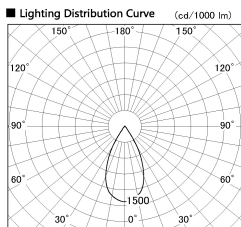

Item no. DD126-3755WW9035-LX

Series Name: Cledy versa L-G
(DD126_AG-LX)

White Reflector

Direct Horizontal Illuminance DD126-3755WW9035-LX

φ	Illuminance Angle	Beam Angle	Vertical Illuminance (lx)
800	44°	51°	16890
1610			4220
2420			1880
3230			1060
			680
			470
			340
			260

Installation	Recessed mount
Type	Lens type adjustable downlight : Antiglare type
Fixture wattage	35.5W
Beam angle	51deg
Color Temp.	3500K
CRI	Ra>90
Luminous	2947 lm
Body	Die-castaluminumalloy
Body finish	N/A
Trim finish	White
Reflector finish	White
IP Rate	IP20
Light source	COB module
Input Voltage	AC220~240V
Dimming Type	Non-Dimmable
Certificate	CE,CCC
Cut Hole	150mm