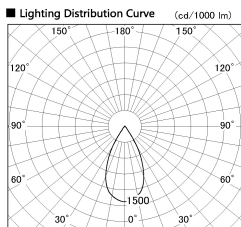

Item no. DD126-3755WW9035-LX

Series Name: Cledy versa L-G
(DD126_AG-LX)

White Reflector

■ Direct Horizontal Illuminance DD126-3755WW9035-LX

φ	Illuminance Angle	Beam Angle	Vertical Illuminance (lx)		
800	44°	51°	16890		
1			4220		
1610			1880		
2			1060		
2420			680		
3			470		
3230			340		
m	1	0	1	2	260

Installation	Recessed mount
Type	Lens type adjustable downlight : Antiglare type
Fixture wattage	35.5W
Beam angle	51deg
Color Temp.	3500K
CRI	Ra>90
Luminous	2947 lm
Body	Die-castaluminumalloy
Body finish	N/A
Trim finish	White
Reflector finish	White
IP Rate	IP20
Light source	COB module
Input Voltage	AC220~240V
Dimming Type	Non-Dimmable
Certificate	CE,CCC
Cut Hole	150mm