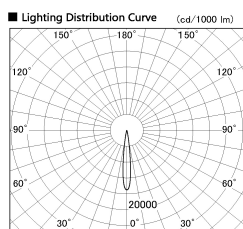

Item no. DD126-2515WW9035-LX

Series Name: Cledy versa L-G
(DD126_AG-LX)

White Reflector

Installation	Recessed mount
Type	Lens type adjustable downlight : Antiglare type
Fixture wattage	24W
Beam angle	14deg
Color Temp.	3500K
CRI	Ra>90
Luminous	1883 lm
Body	Die-castaluminumalloy
Body finish	N/A
Trim finish	White
Reflector finish	White
IP Rate	IP20
Light source	COB module
Input Voltage	AC220~240V
Dimming Type	Non-Dimmable
Certificate	CE,CCC
Cut Hole	125mm

Direct Horizontal Illuminance DD126-2515WW9035-LX

φ	Illuminance Angle	Beam Angle	Vertical Illuminance (lx)
210	12°	13°	113670
1	5000		28420
	20000		12630
420	10000		7100
2			4550
630	5000		3160
3			2320
840			1780
m	2.0	1 2	