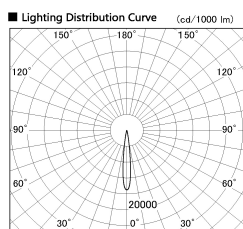

Item no. DD126-2515WW9035-LX

Series Name: Cledy versa L-G
(DD126_AG-LX)

White Reflector

Installation	Recessed mount
Type	Lens type adjustable downlight : Antiglare type
Fixture wattage	24W
Beam angle	14deg
Color Temp.	3500K
CRI	Ra>90
Luminous	1883 lm
Body	Die-castaluminumalloy
Body finish	N/A
Trim finish	White
Reflector finish	White
IP Rate	IP20
Light source	COB module
Input Voltage	AC220~240V
Dimming Type	Non-Dimmable
Certificate	CE,CCC
Cut Hole	125mm

Direct Horizontal Illuminance DD126-2515WW9035-LX

φ	Illuminance Angle	Beam Angle	Vertical Illuminance(lx)
210	12°	13°	113670
1	5000		28420
2	20000		12630
420	10000		7100
2	5000		4550
630			3160
3			2320
840	m	1 2,0.0	1 2 1780