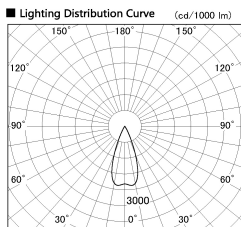

Item no. DD126-2535WW9035-LX

Series Name: Cledy versa L-G
(DD126_AG-LX)

White Reflector

Installation	Recessed mount
Type	Lens type adjustable downlight : Antiglare type
Fixture wattage	24W
Beam angle	38deg
Color Temp.	3500K
CRI	Ra>90
Luminous	2031 lm
Body	Die-castaluminumalloy
Body finish	N/A
Trim finish	White
Reflector finish	White
IP Rate	IP20
Light source	COB module
Input Voltage	AC220~240V
Dimming Type	Non-Dimmable
Certificate	CE,CCC
Cut Hole	125mm