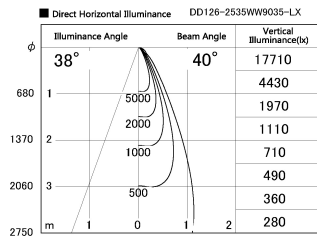

Item no. DD126-2535WW9035-LX

Series Name: Cledy versa L-G
(DD126_AG-LX)

White Reflector

Installation	Recessed mount
Type	Lens type adjustable downlight : Antiglare type
Fixture wattage	24W
Beam angle	38deg
Color Temp.	3500K
CRI	Ra>90
Luminous	2031 lm
Body	Die-castaluminumalloy
Body finish	N/A
Trim finish	White
Reflector finish	White
IP Rate	IP20
Light source	COB module
Input Voltage	AC220~240V
Dimming Type	Non-Dimmable
Certificate	CE,CCC
Cut Hole	125mm