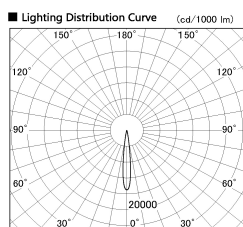

Item no. DD126-2015WW9035-LX

Series Name: Cledy versa L-G  
(DD126\_AG-LX)

White Reflector

Installation	Recessed mount
Type	Lens type adjustable downlight : Antiglare type
Fixture wattage	18.6W
Beam angle	14deg
Color Temp.	3500K
CRI	Ra>90
Luminous	1463 lm
Body	Die-castaluminumalloy
Body finish	N/A
Trim finish	White
Reflector finish	White
IP Rate	IP20
Light source	COB module
Input Voltage	AC220~240V
Dimming Type	Non-Dimmable
Certificate	CE,CCC
Cut Hole	125mm

Direct Horizontal Illuminance DD126-2015WW9035-LX

φ	Illuminance Angle	Beam Angle	Vertical Illuminance (lx)
210	12°	13°	88320
1			22080
420			9810
2			5520
630			3530
3			2450
840			1800
m	1	2	1380