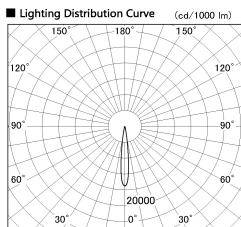

Item no. DD126-2015WW9035-LX

Series Name: Cledy versa L-G
(DD126_AG-LX)

White Reflector

■ Direct Horizontal Illuminance DD126-2015WW9035-LX

φ	Illuminance Angle	Beam Angle	Vertical Illuminance (lx)
210	12°	13°	88320
1			22080
420			9810
2			5520
630			3530
3			2450
840			1800
m	1	2	1380

Installation	Recessed mount
Type	Lens type adjustable downlight : Antiglare type
Fixture wattage	18.6W
Beam angle	14deg
Color Temp.	3500K
CRI	Ra>90
Luminous	1463 lm
Body	Die-castaluminumalloy
Body finish	N/A
Trim finish	White
Reflector finish	White
IP Rate	IP20
Light source	COB module
Input Voltage	AC220~240V
Dimming Type	Non-Dimmable
Certificate	CE,CCC
Cut Hole	125mm