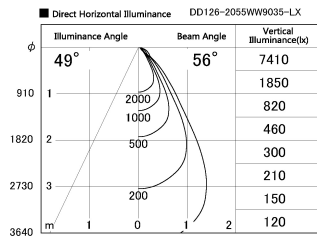

Item no. DD126-2055WW9035-LX

Series Name: Cledy versa L-G
(DD126_AG-LX)

White Reflector

Installation	Recessed mount
Type	Lens type adjustable downlight : Antiglare type
Fixture wattage	18.6W
Beam angle	55deg
Color Temp.	3500K
CRI	Ra>90
Luminous	1471 lm
Body	Die-castaluminumalloy
Body finish	N/A
Trim finish	White
Reflector finish	White
IP Rate	IP20
Light source	COB module
Input Voltage	AC220~240V
Dimming Type	Non-Dimmable
Certificate	CE,CCC
Cut Hole	125mm