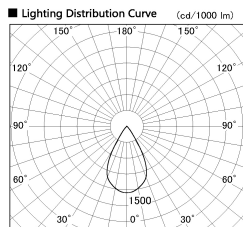

Item no. DD126-2055WW9035-LX

Series Name: Cledy versa L-G
(DD126_AG-LX)

White Reflector

Installation	Recessed mount
Type	Lens type adjustable downlight : Antiglare type
Fixture wattage	18.6W
Beam angle	55deg
Color Temp.	3500K
CRI	Ra>90
Luminous	1471 lm
Body	Die-castaluminumalloy
Body finish	N/A
Trim finish	White
Reflector finish	White
IP Rate	IP20
Light source	COB module
Input Voltage	AC220~240V
Dimming Type	Non-Dimmable
Certificate	CE,CCC
Cut Hole	125mm