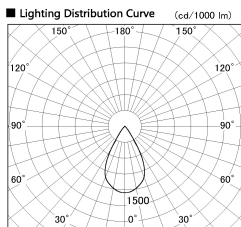

Item no. DD126-2055WW9035-LX

Series Name: Cledy versa L-G
(DD126_AG-LX)

White Reflector

Installation	Recessed mount
Type	Lens type adjustable downlight : Antiglare type
Fixture wattage	18.6W
Beam angle	55deg
Color Temp.	3500K
CRI	Ra>90
Luminous	1471 lm
Body	Die-castaluminumalloy
Body finish	N/A
Trim finish	White
Reflector finish	White
IP Rate	IP20
Light source	COB module
Input Voltage	AC220~240V
Dimming Type	Non-Dimmable
Certificate	CE,CCC
Cut Hole	125mm