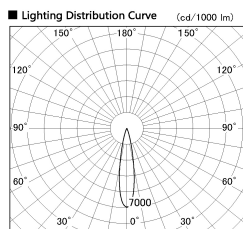

Item no. DD126-1415WW9035-LX

Series Name: Cledy versa L-G
(DD126_AG-LX)

White Reflector

Direct Horizontal Illuminance DD126-1415WW9035-LX

φ	Illuminance Angle	Beam Angle	Vertical Illuminance (lx)
330	19°	20°	33420
660			8350
1000			3710
1330			2090
			1340
			930
			680
			520

Installation	Recessed mount
Type	Lens type adjustable downlight : Antiglare type
Fixture wattage	14W
Beam angle	19deg
Color Temp.	3500K
CRI	Ra>90
Luminous	1197 lm
Body	Die-castaluminumalloy
Body finish	N/A
Trim finish	White
Reflector finish	White
IP Rate	IP20
Light source	COB module
Input Voltage	AC220~240V
Dimming Type	Non-Dimmable
Certificate	CE,CCC
Cut Hole	100mm