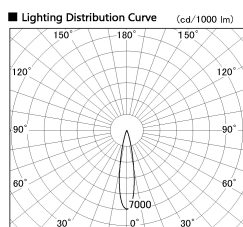

Item no. DD126-1415WW9035-LX

Series Name: Cledy versa L-G
(DD126_AG-LX)

White Reflector

Installation	Recessed mount
Type	Lens type adjustable downlight : Antiglare type
Fixture wattage	14W
Beam angle	19deg
Color Temp.	3500K
CRI	Ra>90
Luminous	1197 lm
Body	Die-castaluminumalloy
Body finish	N/A
Trim finish	White
Reflector finish	White
IP Rate	IP20
Light source	COB module
Input Voltage	AC220~240V
Dimming Type	Non-Dimmable
Certificate	CE,CCC
Cut Hole	100mm

Direct Horizontal Illuminance DD126-1415WW9035-LX

Illuminance Angle	Beam Angle	Vertical Illuminance (lx)
19°	20°	33420
		8350
		3710
		2090
		1340
		930
		680
		520