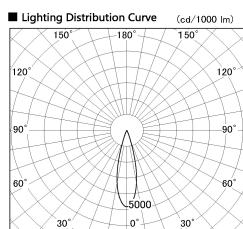

Item no. DD126-1425WW9035-LX

Series Name: Cledy versa L-G
(DD126_AG-LX)

White Reflector

Installation	Recessed mount
Type	Lens type adjustable downlight : Antiglare type
Fixture wattage	14W
Beam angle	26deg
Color Temp.	3500K
CRI	Ra>90
Luminous	1324 lm
Body	Die-castaluminumalloy
Body finish	N/A
Trim finish	White
Reflector finish	White
IP Rate	IP20
Light source	COB module
Input Voltage	AC220~240V
Dimming Type	Non-Dimmable
Certificate	CE,CCC
Cut Hole	100mm

Direct Horizontal Illuminance DD126-1425WW9035-LX

Illuminance Angle	Beam Angle	Vertical Illuminance (lx)
25°	26°	25650
10000		6410
5000		2850
2000		1600
1000		1030
500		710
250		520
125		400