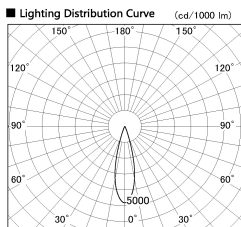

Item no. DD126-1425WW9035-LX

Series Name: Cledy versa L-G
(DD126_AG-LX)

White Reflector

■ Direct Horizontal Illuminance DD126-1425WW9035-LX

Illuminance Angle	Beam Angle	Vertical Illuminance (lx)
25°	26°	25650
10000		6410
5000		2850
2000		1600
1000		1030
500		710
250		520
125		400

Installation	Recessed mount
Type	Lens type adjustable downlight : Antiglare type
Fixture wattage	14W
Beam angle	26deg
Color Temp.	3500K
CRI	Ra>90
Luminous	1324 lm
Body	Die-castaluminumalloy
Body finish	N/A
Trim finish	White
Reflector finish	White
IP Rate	IP20
Light source	COB module
Input Voltage	AC220~240V
Dimming Type	Non-Dimmable
Certificate	CE,CCC
Cut Hole	100mm