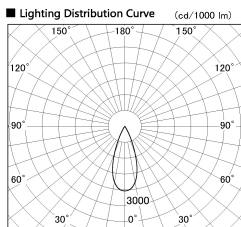

Item no. DD126-1435WW9035-LX

Series Name: Cledy versa L-G
(DD126_AG-LX)

White Reflector

Installation	Recessed mount
Type	Lens type adjustable downlight : Antiglare type
Fixture wattage	14W
Beam angle	38deg
Color Temp.	3500K
CRI	Ra>90
Luminous	1267 lm
Body	Die-castaluminumalloy
Body finish	N/A
Trim finish	White
Reflector finish	White
IP Rate	IP20
Light source	COB module
Input Voltage	AC220~240V
Dimming Type	Non-Dimmable
Certificate	CE,CCC
Cut Hole	100mm