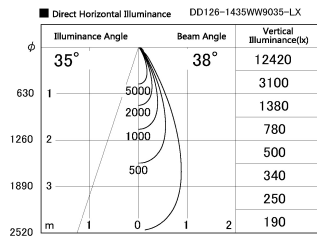

Item no. DD126-1435WW9035-LX

Series Name: Cledy versa L-G  
(DD126\_AG-LX)

White Reflector

Installation	Recessed mount
Type	Lens type adjustable downlight : Antiglare type
Fixture wattage	14W
Beam angle	38deg
Color Temp.	3500K
CRI	Ra>90
Luminous	1267 lm
Body	Die-castaluminumalloy
Body finish	N/A
Trim finish	White
Reflector finish	White
IP Rate	IP20
Light source	COB module
Input Voltage	AC220~240V
Dimming Type	Non-Dimmable
Certificate	CE,CCC
Cut Hole	100mm