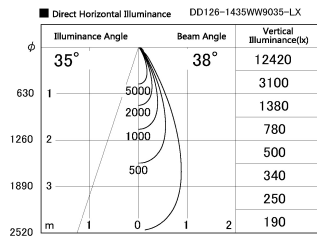

Item no. DD126-1435WW9035-LX

Series Name: Cledy versa L-G
(DD126_AG-LX)

White Reflector

Installation	Recessed mount
Type	Lens type adjustable downlight : Antiglare type
Fixture wattage	14W
Beam angle	38deg
Color Temp.	3500K
CRI	Ra>90
Luminous	1267 lm
Body	Die-castaluminumalloy
Body finish	N/A
Trim finish	White
Reflector finish	White
IP Rate	IP20
Light source	COB module
Input Voltage	AC220~240V
Dimming Type	Non-Dimmable
Certificate	CE,CCC
Cut Hole	100mm