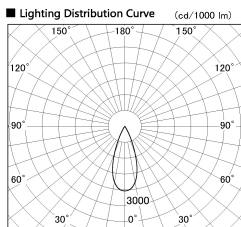

Item no. DD126-1435WW9035-LX

Series Name: Cledy versa L-G  
(DD126\_AG-LX)

White Reflector

Installation	Recessed mount
Type	Lens type adjustable downlight : Antiglare type
Fixture wattage	14W
Beam angle	38deg
Color Temp.	3500K
CRI	Ra>90
Luminous	1267 lm
Body	Die-castaluminumalloy
Body finish	N/A
Trim finish	White
Reflector finish	White
IP Rate	IP20
Light source	COB module
Input Voltage	AC220~240V
Dimming Type	Non-Dimmable
Certificate	CE,CCC
Cut Hole	100mm