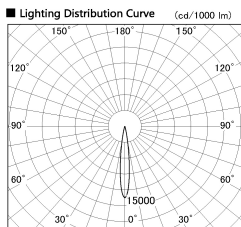

Item no. DD126-0815WW9035-LX

Series Name: Cledy versa L-G
(DD126_AG-LX)

White Reflector

■ Direct Horizontal Illuminance DD126-0815WW9035-LX

Illuminance Angle	Beam Angle	Vertical Illuminance (lx)
13°	14°	33690
		8420
		3740
		2110
		1350
		940
		690
		530

Installation	Recessed mount
Type	Lens type adjustable downlight : Antiglare type
Fixture wattage	7.4W
Beam angle	14deg
Color Temp.	3500K
CRI	Ra>90
Luminous	620 lm
Body	Die-castaluminumalloy
Body finish	N/A
Trim finish	White
Reflector finish	White
IP Rate	IP20
Light source	COB module
Input Voltage	AC220~240V
Dimming Type	Non-Dimmable
Certificate	CE,CCC
Cut Hole	100mm