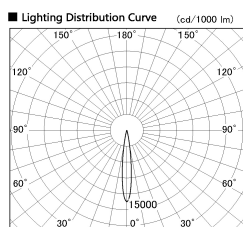

Item no. DD126-0815WW9035-LX

Series Name: Cledy versa L-G
(DD126_AG-LX)

White Reflector

Installation	Recessed mount
Type	Lens type adjustable downlight : Antiglare type
Fixture wattage	7.4W
Beam angle	14deg
Color Temp.	3500K
CRI	Ra>90
Luminous	620 lm
Body	Die-castaluminumalloy
Body finish	N/A
Trim finish	White
Reflector finish	White
IP Rate	IP20
Light source	COB module
Input Voltage	AC220~240V
Dimming Type	Non-Dimmable
Certificate	CE,CCC
Cut Hole	100mm

Direct Horizontal Illuminance DD126-0815WW9035-LX

Illuminance Angle	Beam Angle	Vertical Illuminance (lx)
13°	14°	33690
		8420
		3740
		2110
		1350
		940
		690
		530