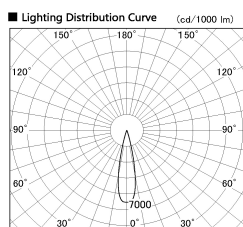

Item no. DD126-0825WW9035-LX

Series Name: Cledy versa L-G
(DD126_AG-LX)

White Reflector

Installation	Recessed mount
Type	Lens type adjustable downlight : Antiglare type
Fixture wattage	7.4W
Beam angle	22deg
Color Temp.	3500K
CRI	Ra>90
Luminous	674 lm
Body	Die-castaluminumalloy
Body finish	N/A
Trim finish	White
Reflector finish	White
IP Rate	IP20
Light source	COB module
Input Voltage	AC220~240V
Dimming Type	Non-Dimmable
Certificate	CE,CCC
Cut Hole	100mm

Direct Horizontal Illuminance DD126-0825WW9035-LX

φ	Illuminance Angle	Beam Angle	Vertical Illuminance (lx)
370	21°	23°	17160
740			4290
1110			1910
1480			1070
			690
			480
			350
			270