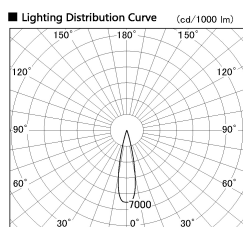

Item no. DD126-0825WW9035-LX

Series Name: Cledy versa L-G
(DD126_AG-LX)

White Reflector

■ Direct Horizontal Illuminance DD126-0825WW9035-LX

φ	Illuminance Angle	Beam Angle	Vertical Illuminance (lx)
370	21°	23°	17160
740			4290
1110			1910
1480			1070
			690
			480
			350
			270

Installation	Recessed mount
Type	Lens type adjustable downlight : Antiglare type
Fixture wattage	7.4W
Beam angle	22deg
Color Temp.	3500K
CRI	Ra>90
Luminous	674 lm
Body	Die-castaluminumalloy
Body finish	N/A
Trim finish	White
Reflector finish	White
IP Rate	IP20
Light source	COB module
Input Voltage	AC220~240V
Dimming Type	Non-Dimmable
Certificate	CE,CCC
Cut Hole	100mm