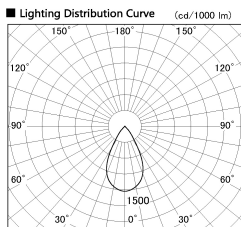

Item no. DD126-0855WW9035-LX

Series Name: Cledy versa L-G  
(DD126\_AG-LX)

White Reflector

Installation	Recessed mount
Type	Lens type adjustable downlight : Antiglare type
Fixture wattage	7.4W
Beam angle	48deg
Color Temp.	3500K
CRI	Ra>90
Luminous	607 lm
Body	Die-castaluminumalloy
Body finish	N/A
Trim finish	White
Reflector finish	White
IP Rate	IP20
Light source	COB module
Input Voltage	AC220~240V
Dimming Type	Non-Dimmable
Certificate	CE,CCC
Cut Hole	100mm