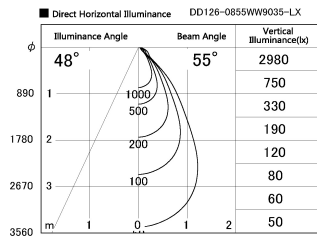

Item no. DD126-0855WW9035-LX

Series Name: Cledy versa L-G  
(DD126\_AG-LX)

White Reflector

Installation	Recessed mount
Type	Lens type adjustable downlight : Antiglare type
Fixture wattage	7.4W
Beam angle	48deg
Color Temp.	3500K
CRI	Ra>90
Luminous	607 lm
Body	Die-castaluminumalloy
Body finish	N/A
Trim finish	White
Reflector finish	White
IP Rate	IP20
Light source	COB module
Input Voltage	AC220~240V
Dimming Type	Non-Dimmable
Certificate	CE,CCC
Cut Hole	100mm