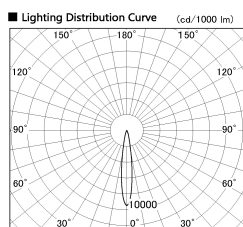

Item no. DD126-4015WW9040-LX

Series Name: Cledy versa L-G
(DD126_AG-LX)

White Reflector

Installation	Recessed mount
Type	Lens type adjustable downlight : Antiglare type
Fixture wattage	38.5W
Beam angle	15deg
Color Temp.	4000K
CRI	Ra>90
Luminous	3358 lm
Body	Die-castaluminumalloy
Body finish	N/A
Trim finish	White
Reflector finish	White
IP Rate	IP20
Light source	COB module
Input Voltage	AC220~240V
Dimming Type	Non-Dimmable
Certificate	CE,CCC
Cut Hole	150mm

■ Direct Horizontal Illuminance DD126-4015WW9040-LX

φ	Illuminance Angle	Beam Angle	Vertical Illuminance (lx)
240	14°	15°	128160
1			32040
			14240
490			8010
2			5130
730			3560
3			2620
980	m	1 0 1 2	2000