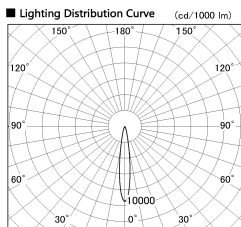

Item no. DD126-4015WW9040-LX

Series Name: Cledy versa L-G
(DD126_AG-LX)

White Reflector

■ Direct Horizontal Illuminance DD126-4015WW9040-LX

φ	Illuminance Angle	Beam Angle	Vertical Illuminance (lx)
240	14°	15°	128160
1			32040
			14240
490			8010
2			5130
730			3560
3			2620
980	m	1 0 1 2	2000

Installation	Recessed mount
Type	Lens type adjustable downlight : Antiglare type
Fixture wattage	38.5W
Beam angle	15deg
Color Temp.	4000K
CRI	Ra>90
Luminous	3358 lm
Body	Die-castaluminumalloy
Body finish	N/A
Trim finish	White
Reflector finish	White
IP Rate	IP20
Light source	COB module
Input Voltage	AC220~240V
Dimming Type	Non-Dimmable
Certificate	CE,CCC
Cut Hole	150mm