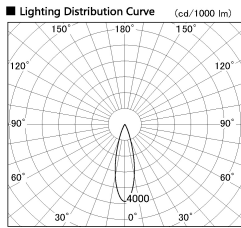

Item no. DD126-4025WW9040-LX

Series Name: Cledy versa L-G
(DD126_AG-LX)

White Reflector

■ Direct Horizontal Illuminance DD126-4025WW9040-LX

φ	Illuminance Angle	Beam Angle	Vertical Illuminance (lx)
440	25°	27°	57330
1330			14330
880			6370
440			3580
220			2290
110			1590
55			1170
27.5			900

Installation	Recessed mount
Type	Lens type adjustable downlight : Antiglare type
Fixture wattage	38.5W
Beam angle	27deg
Color Temp.	4000K
CRI	Ra>90
Luminous	3668 lm
Body	Die-castaluminumalloy
Body finish	N/A
Trim finish	White
Reflector finish	White
IP Rate	IP20
Light source	COB module
Input Voltage	AC220~240V
Dimming Type	Non-Dimmable
Certificate	CE,CCC
Cut Hole	150mm