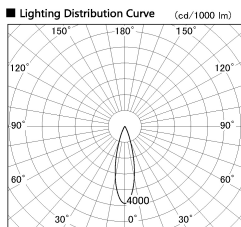

Item no. DD126-4025WW9040-LX

Series Name: Cledy versa L-G
(DD126_AG-LX)

White Reflector

Direct Horizontal Illuminance DD126-4025WW9040-LX

φ	Illuminance Angle	Beam Angle	Vertical Illuminance (lx)
25°	27°	57330	
440	1	14330	
880	2	6370	
1330	3	3580	
1770	m	2290	
	1	1590	
	2	1170	
	1	900	

Installation	Recessed mount
Type	Lens type adjustable downlight : Antiglare type
Fixture wattage	38.5W
Beam angle	27deg
Color Temp.	4000K
CRI	Ra>90
Luminous	3668 lm
Body	Die-castaluminumalloy
Body finish	N/A
Trim finish	White
Reflector finish	White
IP Rate	IP20
Light source	COB module
Input Voltage	AC220~240V
Dimming Type	Non-Dimmable
Certificate	CE,CCC
Cut Hole	150mm