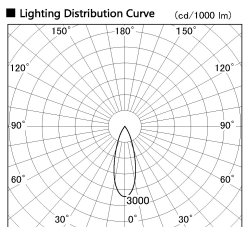

Item no. DD126-4035WW9040-LX

Series Name: Cledy versa L-G  
(DD126\_AG-LX)

White Reflector

Installation	Recessed mount
Type	Lens type adjustable downlight : Antiglare type
Fixture wattage	38.5W
Beam angle	32deg
Color Temp.	4000K
CRI	Ra>90
Luminous	3620 lm
Body	Die-castaluminumalloy
Body finish	N/A
Trim finish	White
Reflector finish	White
IP Rate	IP20
Light source	COB module
Input Voltage	AC220~240V
Dimming Type	Non-Dimmable
Certificate	CE,CCC
Cut Hole	150mm