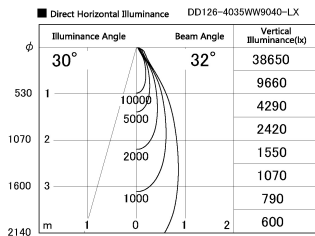

Item no. DD126-4035WW9040-LX

Series Name: Cledy versa L-G  
(DD126\_AG-LX)

White Reflector

Installation	Recessed mount
Type	Lens type adjustable downlight : Antiglare type
Fixture wattage	38.5W
Beam angle	32deg
Color Temp.	4000K
CRI	Ra>90
Luminous	3620 lm
Body	Die-castaluminumalloy
Body finish	N/A
Trim finish	White
Reflector finish	White
IP Rate	IP20
Light source	COB module
Input Voltage	AC220~240V
Dimming Type	Non-Dimmable
Certificate	CE,CCC
Cut Hole	150mm