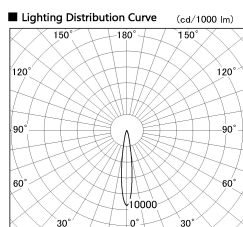

Item no. DD126-3715WW9040-LX

Series Name: Cledy versa L-G
(DD126_AG-LX)

White Reflector

Installation	Recessed mount
Type	Lens type adjustable downlight : Antiglare type
Fixture wattage	35.5W
Beam angle	15deg
Color Temp.	4000K
CRI	Ra>90
Luminous	3208 lm
Body	Die-castaluminumalloy
Body finish	N/A
Trim finish	White
Reflector finish	White
IP Rate	IP20
Light source	COB module
Input Voltage	AC220~240V
Dimming Type	Non-Dimmable
Certificate	CE,CCC
Cut Hole	150mm

Direct Horizontal Illuminance DD126-3715WW9035-LX

φ	Illuminance Angle	Beam Angle	Vertical Illuminance (lx)
1240	14°	15°	122430
1440	50000		30610
1640	20000		13600
1840	10000		7650
2040	5000		4900
2240			3400
2440			2500
2640			1910