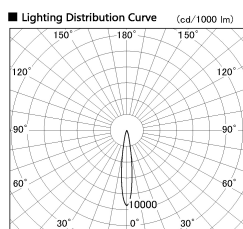

Item no. DD126-3715WW9040-LX

Series Name: Cledy versa L-G
(DD126_AG-LX)

White Reflector

Installation	Recessed mount
Type	Lens type adjustable downlight : Antiglare type
Fixture wattage	35.5W
Beam angle	15deg
Color Temp.	4000K
CRI	Ra>90
Luminous	3208 lm
Body	Die-castaluminumalloy
Body finish	N/A
Trim finish	White
Reflector finish	White
IP Rate	IP20
Light source	COB module
Input Voltage	AC220~240V
Dimming Type	Non-Dimmable
Certificate	CE,CCC
Cut Hole	150mm

Direct Horizontal Illuminance DD126-3715WW9035-LX

φ	Illuminance Angle	Beam Angle	Vertical Illuminance (lx)
1240	14°	15°	122430
2480	50000		30610
4960	20000		13600
7440	10000		7650
9920	5000		4900
			3400
			2500
			1910