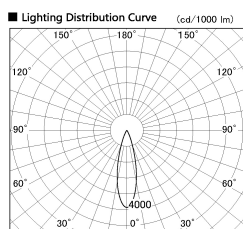

Item no. DD126-3725WW9040-LX

Series Name: Cledy versa L-G
(DD126_AG-LX)

White Reflector

Installation	Recessed mount
Type	Lens type adjustable downlight : Antiglare type
Fixture wattage	35.5W
Beam angle	27deg
Color Temp.	4000K
CRI	Ra>90
Luminous	3490 lm
Body	Die-castaluminumalloy
Body finish	N/A
Trim finish	White
Reflector finish	White
IP Rate	IP20
Light source	COB module
Input Voltage	AC220~240V
Dimming Type	Non-Dimmable
Certificate	CE,CCC
Cut Hole	150mm

Direct Horizontal Illuminance DD126-3725WW9040-LX

φ	Illuminance Angle	Beam Angle	Vertical Illuminance (lx)
440	25°	27°	54550
880			13640
1330			6060
1770			3410
			2180
			1520
			1110
			850