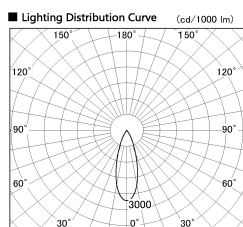

Item no. DD126-3735WW9040-LX

Series Name: Cledy versa L-G
(DD126_AG-LX)

White Reflector

Installation	Recessed mount
Type	Lens type adjustable downlight : Antiglare type
Fixture wattage	35.5W
Beam angle	32deg
Color Temp.	4000K
CRI	Ra>90
Luminous	3444 lm
Body	Die-castaluminumalloy
Body finish	N/A
Trim finish	White
Reflector finish	White
IP Rate	IP20
Light source	COB module
Input Voltage	AC220~240V
Dimming Type	Non-Dimmable
Certificate	CE,CCC
Cut Hole	150mm

Direct Horizontal Illuminance DD126-3735WW9040-LX

φ	Illuminance Angle	Beam Angle	Vertical Illuminance (lx)
30°	30°	32°	36770
530	10000		9190
1070	5000		4090
1600	2000		2300
2140	1000		1470
			1020
			750
			570