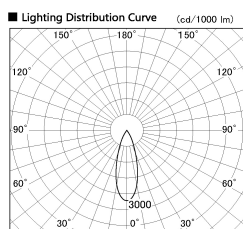

Item no. DD126-3735WW9040-LX

Series Name: Cledy versa L-G
(DD126_AG-LX)

White Reflector

Installation	Recessed mount
Type	Lens type adjustable downlight : Antiglare type
Fixture wattage	35.5W
Beam angle	32deg
Color Temp.	4000K
CRI	Ra>90
Luminous	3444 lm
Body	Die-castaluminumalloy
Body finish	N/A
Trim finish	White
Reflector finish	White
IP Rate	IP20
Light source	COB module
Input Voltage	AC220~240V
Dimming Type	Non-Dimmable
Certificate	CE,CCC
Cut Hole	150mm

■ Direct Horizontal Illuminance DD126-3735WW9040-LX

φ	Illuminance Angle	Beam Angle	Vertical Illuminance (lx)
30°	30°	32°	36770
530	10000		9190
1070	5000		4090
1600	2000		2300
2140	1000		1470
			1020
			750
			570