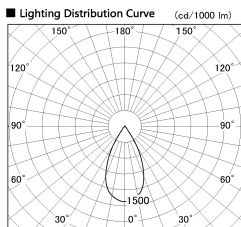

Item no. DD126-3755WW9040-LX

Series Name: Cledy versa L-G  
(DD126\_AG-LX)

White Reflector

■ Direct Horizontal Illuminance DD126-3755WW9040-LX

φ	Illuminance Angle	Beam Angle	Vertical Illuminance (lx)
800	44°	51°	17220
1610			4300
2420			1910
3230			1080
			690
			480
			350
			270

Installation	Recessed mount
Type	Lens type adjustable downlight : Antiglare type
Fixture wattage	35.5W
Beam angle	51deg
Color Temp.	4000K
CRI	Ra>90
Luminous	3004 lm
Body	Die-castaluminumalloy
Body finish	N/A
Trim finish	White
Reflector finish	White
IP Rate	IP20
Light source	COB module
Input Voltage	AC220~240V
Dimming Type	Non-Dimmable
Certificate	CE,CCC
Cut Hole	150mm