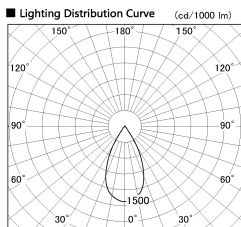

Item no. DD126-3755WW9040-LX

Series Name: Cledy versa L-G  
(DD126\_AG-LX)

White Reflector

Direct Horizontal Illuminance DD126-3755WW9040-LX

φ	Illuminance Angle	Beam Angle	Vertical Illuminance (lx)
800	44°	51°	17220
1610			4300
2420			1910
3230			1080
			690
			480
			350
			270

Installation	Recessed mount
Type	Lens type adjustable downlight : Antiglare type
Fixture wattage	35.5W
Beam angle	51deg
Color Temp.	4000K
CRI	Ra>90
Luminous	3004 lm
Body	Die-castaluminumalloy
Body finish	N/A
Trim finish	White
Reflector finish	White
IP Rate	IP20
Light source	COB module
Input Voltage	AC220~240V
Dimming Type	Non-Dimmable
Certificate	CE,CCC
Cut Hole	150mm