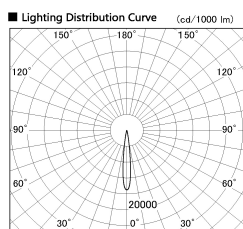

Item no. DD126-2515WW9040-LX

Series Name: Cledy versa L-G
(DD126_AG-LX)

White Reflector

Installation	Recessed mount
Type	Lens type adjustable downlight : Antiglare type
Fixture wattage	24W
Beam angle	14deg
Color Temp.	4000K
CRI	Ra>90
Luminous	1920 lm
Body	Die-castaluminumalloy
Body finish	N/A
Trim finish	White
Reflector finish	White
IP Rate	IP20
Light source	COB module
Input Voltage	AC220~240V
Dimming Type	Non-Dimmable
Certificate	CE,CCC
Cut Hole	125mm

■ Direct Horizontal Illuminance DD126-2515WW9040-LX

φ	Illuminance Angle	Beam Angle	Vertical Illuminance (lx)
210	12°	13°	115910
1	50000		28980
2	20000		12880
420	10000		7240
2	5000		4640
630			3220
3			2370
840			1810