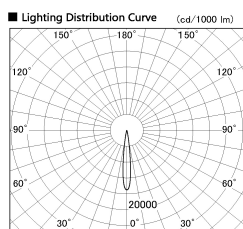

Item no. DD126-2515WW9040-LX

Series Name: Cledy versa L-G  
(DD126\_AG-LX)

White Reflector

Installation	Recessed mount
Type	Lens type adjustable downlight : Antiglare type
Fixture wattage	24W
Beam angle	14deg
Color Temp.	4000K
CRI	Ra>90
Luminous	1920 lm
Body	Die-castaluminumalloy
Body finish	N/A
Trim finish	White
Reflector finish	White
IP Rate	IP20
Light source	COB module
Input Voltage	AC220~240V
Dimming Type	Non-Dimmable
Certificate	CE,CCC
Cut Hole	125mm

■ Direct Horizontal Illuminance DD126-2515WW9040-LX

φ	Illuminance Angle	Beam Angle	Vertical Illuminance (lx)
210	12°	13°	115910
1	50000		28980
2	20000		12880
420	10000		7240
2			4640
630	5000		3220
3			2370
840			1810