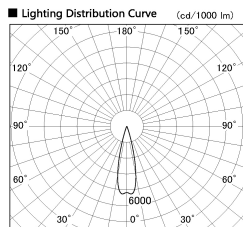

Item no. DD126-2525WW9040-LX

Series Name: Cledy versa L-G
(DD126_AG-LX)

White Reflector

Direct Horizontal Illuminance DD126-2525WW9040-LX

φ	Illuminance Angle	Beam Angle	Vertical Illuminance (lx)
440	25°	26°	40850
880			10210
1330			4540
1770			2550
			1630
			1130
			830
			640

Installation	Recessed mount
Type	Lens type adjustable downlight : Antiglare type
Fixture wattage	24W
Beam angle	25deg
Color Temp.	4000K
CRI	Ra>90
Luminous	2034 lm
Body	Die-castaluminumalloy
Body finish	N/A
Trim finish	White
Reflector finish	White
IP Rate	IP20
Light source	COB module
Input Voltage	AC220~240V
Dimming Type	Non-Dimmable
Certificate	CE,CCC
Cut Hole	125mm