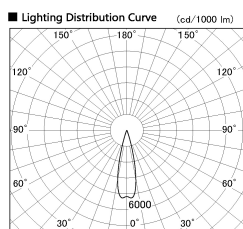

Item no. DD126-2525WW9040-LX

Series Name: Cledy versa L-G
(DD126_AG-LX)

White Reflector

Installation	Recessed mount
Type	Lens type adjustable downlight : Antiglare type
Fixture wattage	24W
Beam angle	25deg
Color Temp.	4000K
CRI	Ra>90
Luminous	2034 lm
Body	Die-castaluminumalloy
Body finish	N/A
Trim finish	White
Reflector finish	White
IP Rate	IP20
Light source	COB module
Input Voltage	AC220~240V
Dimming Type	Non-Dimmable
Certificate	CE,CCC
Cut Hole	125mm

Direct Horizontal Illuminance DD126-2525WW9040-LX

φ	Illuminance Angle	Beam Angle	Vertical Illuminance (lx)
440	25°	26°	40850
880			10210
1330			4540
1770			2550
			1630
			1130
			830
			640