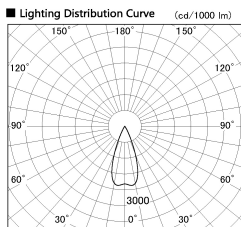

Item no. DD126-2535WW9040-LX

Series Name: Cledy versa L-G
(DD126_AG-LX)

White Reflector

■ Direct Horizontal Illuminance DD126-2535WW9040-LX

φ	Illuminance Angle	Beam Angle	Vertical Illuminance (lx)
18050	38°	40°	18050
4510			4510
2010			2010
1130			1130
720			720
500			500
370			370
280			280

Installation	Recessed mount
Type	Lens type adjustable downlight : Antiglare type
Fixture wattage	24W
Beam angle	38deg
Color Temp.	4000K
CRI	Ra>90
Luminous	2070 lm
Body	Die-castaluminumalloy
Body finish	N/A
Trim finish	White
Reflector finish	White
IP Rate	IP20
Light source	COB module
Input Voltage	AC220~240V
Dimming Type	Non-Dimmable
Certificate	CE,CCC
Cut Hole	125mm