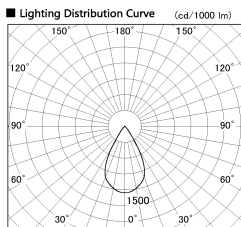

Item no. DD126-2555WW9040-LX

Series Name: Cledy versa L-G
(DD126_AG-LX)

White Reflector

Installation	Recessed mount
Type	Lens type adjustable downlight : Antiglare type
Fixture wattage	24W
Beam angle	55deg
Color Temp.	4000K
CRI	Ra>90
Luminous	1930 lm
Body	Die-castaluminumalloy
Body finish	N/A
Trim finish	White
Reflector finish	White
IP Rate	IP20
Light source	COB module
Input Voltage	AC220~240V
Dimming Type	Non-Dimmable
Certificate	CE,CCC
Cut Hole	125mm