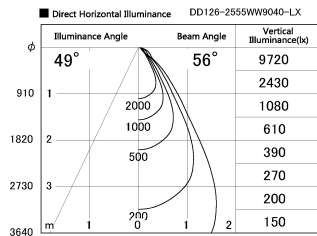

Item no. DD126-2555WW9040-LX

Series Name: Cledy versa L-G
(DD126_AG-LX)

White Reflector

Installation	Recessed mount
Type	Lens type adjustable downlight : Antiglare type
Fixture wattage	24W
Beam angle	55deg
Color Temp.	4000K
CRI	Ra>90
Luminous	1930 lm
Body	Die-castaluminumalloy
Body finish	N/A
Trim finish	White
Reflector finish	White
IP Rate	IP20
Light source	COB module
Input Voltage	AC220~240V
Dimming Type	Non-Dimmable
Certificate	CE,CCC
Cut Hole	125mm