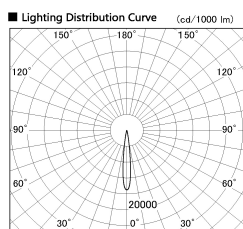

Item no. DD126-2015WW9040-LX

Series Name: Cledy versa L-G  
(DD126\_AG-LX)

White Reflector

Installation	Recessed mount
Type	Lens type adjustable downlight : Antiglare type
Fixture wattage	18.6W
Beam angle	14deg
Color Temp.	4000K
CRI	Ra>90
Luminous	1491 lm
Body	Die-castaluminumalloy
Body finish	N/A
Trim finish	White
Reflector finish	White
IP Rate	IP20
Light source	COB module
Input Voltage	AC220~240V
Dimming Type	Non-Dimmable
Certificate	CE,CCC
Cut Hole	125mm

Direct Horizontal Illuminance DD126-2015WW9040-LX

φ	Illuminance Angle	Beam Angle	Vertical Illuminance(lx)
210	12°	13°	90010
1			22500
			10000
420			5630
2			3600
630			2500
3			1840
840			1410
m	1	1	2