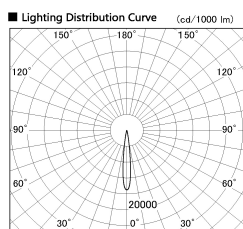

Item no. DD126-2015WW9040-LX

Series Name: Cledy versa L-G
(DD126_AG-LX)

White Reflector

Installation	Recessed mount
Type	Lens type adjustable downlight : Antiglare type
Fixture wattage	18.6W
Beam angle	14deg
Color Temp.	4000K
CRI	Ra>90
Luminous	1491 lm
Body	Die-castaluminumalloy
Body finish	N/A
Trim finish	White
Reflector finish	White
IP Rate	IP20
Light source	COB module
Input Voltage	AC220~240V
Dimming Type	Non-Dimmable
Certificate	CE,CCC
Cut Hole	125mm

■ Direct Horizontal Illuminance DD126-2015WW9040-LX

φ	Illuminance Angle	Beam Angle	Vertical Illuminance(lx)
210	12°	13°	90010
1			22500
420			10000
2			5630
630			3600
3			2500
840			1840
m	1	2	1410