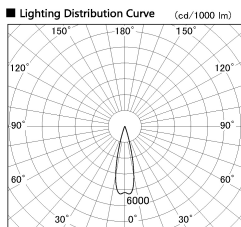

Item no. DD126-2025WW9040-LX

Series Name: Cledy versa L-G
(DD126_AG-LX)

White Reflector

Direct Horizontal Illuminance DD126-2025WW9040-LX		
Illuminance Angle	Beam Angle	Vertical Illuminance (lx)
25°	26°	31730
		7930
		3530
		1980
		1270
		880
		650
		500

Installation	Recessed mount
Type	Lens type adjustable downlight : Antiglare type
Fixture wattage	18.6W
Beam angle	25deg
Color Temp.	4000K
CRI	Ra>90
Luminous	1580 lm
Body	Die-castaluminumalloy
Body finish	N/A
Trim finish	White
Reflector finish	White
IP Rate	IP20
Light source	COB module
Input Voltage	AC220~240V
Dimming Type	Non-Dimmable
Certificate	CE,CCC
Cut Hole	125mm