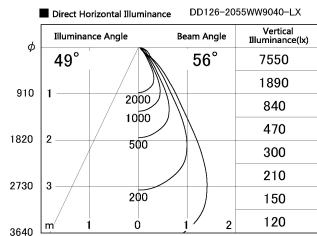

Item no. DD126-2055WW9040-LX

Series Name: Cledy versa L-G
(DD126_AG-LX)

White Reflector

Installation	Recessed mount
Type	Lens type adjustable downlight : Antiglare type
Fixture wattage	18.6W
Beam angle	55deg
Color Temp.	4000K
CRI	Ra>90
Luminous	1499 lm
Body	Die-castaluminumalloy
Body finish	N/A
Trim finish	White
Reflector finish	White
IP Rate	IP20
Light source	COB module
Input Voltage	AC220~240V
Dimming Type	Non-Dimmable
Certificate	CE,CCC
Cut Hole	125mm