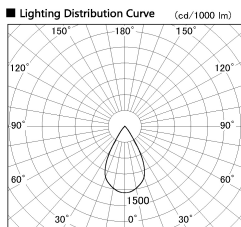

Item no. DD126-2055WW9040-LX

Series Name: Cledy versa L-G
(DD126_AG-LX)

White Reflector

Installation	Recessed mount
Type	Lens type adjustable downlight : Antiglare type
Fixture wattage	18.6W
Beam angle	55deg
Color Temp.	4000K
CRI	Ra>90
Luminous	1499 lm
Body	Die-castaluminumalloy
Body finish	N/A
Trim finish	White
Reflector finish	White
IP Rate	IP20
Light source	COB module
Input Voltage	AC220~240V
Dimming Type	Non-Dimmable
Certificate	CE,CCC
Cut Hole	125mm