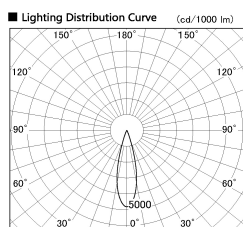

Item no. DD126-1425WW9040-LX

Series Name: Cledy versa L-G
(DD126_AG-LX)

White Reflector

Installation	Recessed mount
Type	Lens type adjustable downlight : Antiglare type
Fixture wattage	14W
Beam angle	26deg
Color Temp.	4000K
CRI	Ra>90
Luminous	1349 lm
Body	Die-castaluminumalloy
Body finish	N/A
Trim finish	White
Reflector finish	White
IP Rate	IP20
Light source	COB module
Input Voltage	AC220~240V
Dimming Type	Non-Dimmable
Certificate	CE,CCC
Cut Hole	100mm

Direct Horizontal Illuminance DD126-1425WW9040-LX

φ	Illuminance Angle	Beam Angle	Vertical Illuminance (lx)
25°	26°	26140	
440	10000	6530	
880	5000	2900	
1330	2000	1630	
1770	1000	1050	
		730	
		530	
		410	