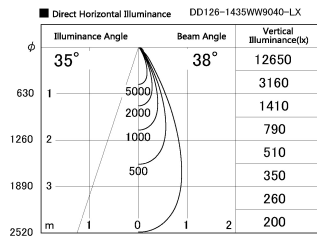

Item no. DD126-1435WW9040-LX

Series Name: Cledy versa L-G  
(DD126\_AG-LX)

White Reflector

Installation	Recessed mount
Type	Lens type adjustable downlight : Antiglare type
Fixture wattage	14W
Beam angle	38deg
Color Temp.	4000K
CRI	Ra>90
Luminous	1291 lm
Body	Die-castaluminumalloy
Body finish	N/A
Trim finish	White
Reflector finish	White
IP Rate	IP20
Light source	COB module
Input Voltage	AC220~240V
Dimming Type	Non-Dimmable
Certificate	CE,CCC
Cut Hole	100mm