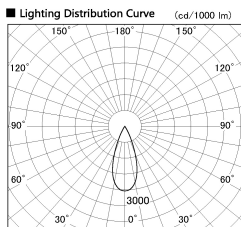

Item no. DD126-1435WW9040-LX

Series Name: Cledy versa L-G  
(DD126\_AG-LX)

White Reflector

Installation	Recessed mount
Type	Lens type adjustable downlight : Antiglare type
Fixture wattage	14W
Beam angle	38deg
Color Temp.	4000K
CRI	Ra>90
Luminous	1291 lm
Body	Die-castaluminumalloy
Body finish	N/A
Trim finish	White
Reflector finish	White
IP Rate	IP20
Light source	COB module
Input Voltage	AC220~240V
Dimming Type	Non-Dimmable
Certificate	CE,CCC
Cut Hole	100mm