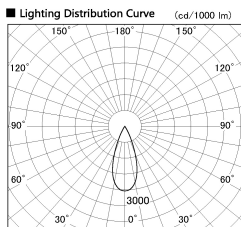

Item no. DD126-1435WW9040-LX

Series Name: Cledy versa L-G
(DD126_AG-LX)

White Reflector

Installation	Recessed mount
Type	Lens type adjustable downlight : Antiglare type
Fixture wattage	14W
Beam angle	38deg
Color Temp.	4000K
CRI	Ra>90
Luminous	1291 lm
Body	Die-castaluminumalloy
Body finish	N/A
Trim finish	White
Reflector finish	White
IP Rate	IP20
Light source	COB module
Input Voltage	AC220~240V
Dimming Type	Non-Dimmable
Certificate	CE,CCC
Cut Hole	100mm