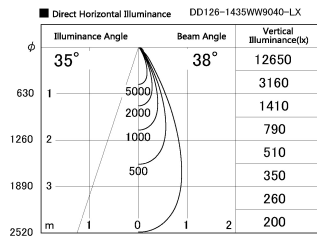

Item no. DD126-1435WW9040-LX

Series Name: Cledy versa L-G
(DD126_AG-LX)

White Reflector

Installation	Recessed mount
Type	Lens type adjustable downlight : Antiglare type
Fixture wattage	14W
Beam angle	38deg
Color Temp.	4000K
CRI	Ra>90
Luminous	1291 lm
Body	Die-castaluminumalloy
Body finish	N/A
Trim finish	White
Reflector finish	White
IP Rate	IP20
Light source	COB module
Input Voltage	AC220~240V
Dimming Type	Non-Dimmable
Certificate	CE,CCC
Cut Hole	100mm