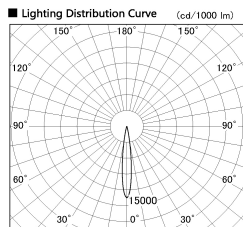

Item no. DD126-0815WW9040-LX

Series Name: Cledy versa L-G
(DD126_AG-LX)

White Reflector

■ Direct Horizontal Illuminance DD126-0815WW9040-LX

φ	Illuminance Angle	Beam Angle	Vertical Illuminance (lx)
220	13°	14°	34350
1			8590
			3820
450			2150
2			1370
680			950
3			700
910			540

Installation	Recessed mount
Type	Lens type adjustable downlight : Antiglare type
Fixture wattage	7.4W
Beam angle	14deg
Color Temp.	4000K
CRI	Ra>90
Luminous	632 lm
Body	Die-castaluminumalloy
Body finish	N/A
Trim finish	White
Reflector finish	White
IP Rate	IP20
Light source	COB module
Input Voltage	AC220~240V
Dimming Type	Non-Dimmable
Certificate	CE,CCC
Cut Hole	100mm