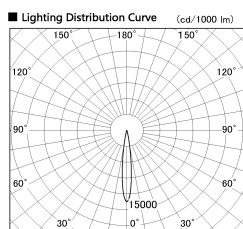

Item no. DD126-0815WW9040-LX

Series Name: Cledy versa L-G
(DD126_AG-LX)

White Reflector

Installation	Recessed mount
Type	Lens type adjustable downlight : Antiglare type
Fixture wattage	7.4W
Beam angle	14deg
Color Temp.	4000K
CRI	Ra>90
Luminous	632 lm
Body	Die-castaluminumalloy
Body finish	N/A
Trim finish	White
Reflector finish	White
IP Rate	IP20
Light source	COB module
Input Voltage	AC220~240V
Dimming Type	Non-Dimmable
Certificate	CE,CCC
Cut Hole	100mm

Direct Horizontal Illuminance DD126-0815WW9040-LX

φ	Illuminance Angle	Beam Angle	Vertical Illuminance (lx)
220	13°	14°	34350
1			8590
			3820
450			2150
2			1370
600			950
3			700
910			540