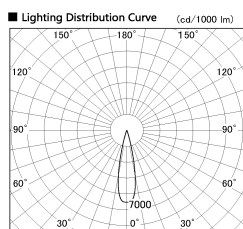

Item no. DD126-0825WW9040-LX

Series Name: Cledy versa L-G
(DD126_AG-LX)

White Reflector

■ Direct Horizontal Illuminance DD126-0825WW9040-LX

φ	Illuminance Angle	Beam Angle	Vertical Illuminance (lx)
370	21°	23°	17490
740			4370
1110			1940
1480			1090
			700
			490
			360
			270

Installation	Recessed mount
Type	Lens type adjustable downlight : Antiglare type
Fixture wattage	7.4W
Beam angle	22deg
Color Temp.	4000K
CRI	Ra>90
Luminous	687 lm
Body	Die-castaluminumalloy
Body finish	N/A
Trim finish	White
Reflector finish	White
IP Rate	IP20
Light source	COB module
Input Voltage	AC220~240V
Dimming Type	Non-Dimmable
Certificate	CE,CCC
Cut Hole	100mm