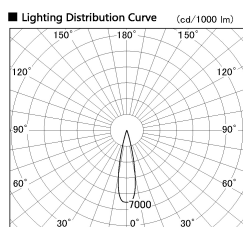

Item no. DD126-0825WW9040-LX

Series Name: Cledy versa L-G
(DD126_AG-LX)

White Reflector

■ Direct Horizontal Illuminance DD126-0825WW9040-LX

φ	Illuminance Angle	Beam Angle	Vertical Illuminance (lx)
370	21°	23°	17490
740			4370
1110			1940
1480			1090
			700
			490
			360
			270

Installation	Recessed mount
Type	Lens type adjustable downlight : Antiglare type
Fixture wattage	7.4W
Beam angle	22deg
Color Temp.	4000K
CRI	Ra>90
Luminous	687 lm
Body	Die-cast aluminum alloy
Body finish	N/A
Trim finish	White
Reflector finish	White
IP Rate	IP20
Light source	COB module
Input Voltage	AC220~240V
Dimming Type	Non-Dimmable
Certificate	CE,CCC
Cut Hole	100mm