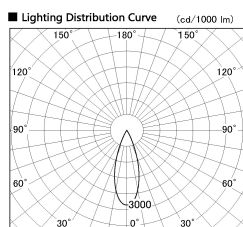

Item no. DD126-0835WW9040-LX

Series Name: Cledy versa L-G
(DD126_AG-LX)

White Reflector

■ Direct Horizontal Illuminance DD126-0835WW9040-LX

φ	Illuminance Angle	Beam Angle	Vertical Illuminance (lx)
32°		35°	7470
570			1870
1140			830
1720			470
2280			300
			210
			150
			120

Installation	Recessed mount
Type	Lens type adjustable downlight : Antiglare type
Fixture wattage	7.4W
Beam angle	34deg
Color Temp.	4000K
CRI	Ra>90
Luminous	659 lm
Body	Die-castaluminumalloy
Body finish	N/A
Trim finish	White
Reflector finish	White
IP Rate	IP20
Light source	COB module
Input Voltage	AC220~240V
Dimming Type	Non-Dimmable
Certificate	CE,CCC
Cut Hole	100mm