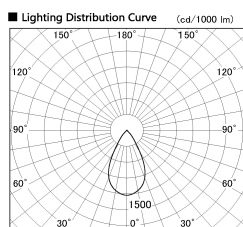

Item no. DD126-0855WW9040-LX

Series Name: Cledy versa L-G
(DD126_AG-LX)

White Reflector

Direct Horizontal Illuminance DD126-0855WW9040-LX

Illuminance Angle	Beam Angle	Vertical Illuminance (lx)
48°	55°	3040
		760
		340
		190
		120
		80
		60
		50

Installation	Recessed mount
Type	Lens type adjustable downlight : Antiglare type
Fixture wattage	7.4W
Beam angle	48deg
Color Temp.	4000K
CRI	Ra>90
Luminous	619 lm
Body	Die-cast aluminum alloy
Body finish	N/A
Trim finish	White
Reflector finish	White
IP Rate	IP20
Light source	COB module
Input Voltage	AC220~240V
Dimming Type	Non-Dimmable
Certificate	CE,CCC
Cut Hole	100mm