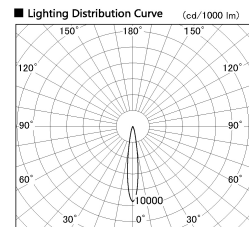

Item no. DD126-4015WB9027-LX

Series Name: Cledy versa L-G
(DD126_AG-LX)

■ Direct Horizontal Illuminance DD126-4015WB9027-LX

Illuminance Angle	Beam Angle	Vertical Illuminance (lx)
14°	15°	116060
1		29020
2		12900
3		7250
4		4640
5		3220
6		2370
7		1810

Installation	Recessed mount
Type	Lens type adjustable downlight : Antiglare type
Fixture wattage	38.5W
Beam angle	15deg
Color Temp.	2700K
CRI	Ra>90
Luminous	3041 lm
Body	Die-castaluminumalloy
Body finish	N/A
Trim finish	Black
Reflector finish	White
IP Rate	IP20
Light source	COB module
Input Voltage	AC220~240V
Dimming Type	Non-Dimmable
Certificate	CE,CCC
Cut Hole	150mm