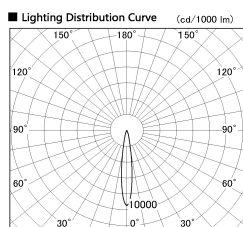

Item no. DD126-4015WB9027-LX

Series Name: Cledy versa L-G
(DD126_AG-LX)

Installation	Recessed mount
Type	Lens type adjustable downlight : Antiglare type
Fixture wattage	38.5W
Beam angle	15deg
Color Temp.	2700K
CRI	Ra>90
Luminous	3041 lm
Body	Die-castaluminumalloy
Body finish	N/A
Trim finish	Black
Reflector finish	White
IP Rate	IP20
Light source	COB module
Input Voltage	AC220~240V
Dimming Type	Non-Dimmable
Certificate	CE,CCC
Cut Hole	150mm

■ Direct Horizontal Illuminance DD126-4015WB9027-LX

Illuminance Angle	Beam Angle	Vertical Illuminance (lx)
14°	15°	116060
1	5000	29020
2	20000	12900
3	10000	7250
4	5000	4640
5		3220
6		2370
7		1810