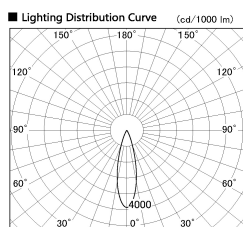

Item no. DD126-4025WB9027-LX

Series Name: Cledy versa L-G
(DD126_AG-LX)

Installation	Recessed mount
Type	Lens type adjustable downlight : Antiglare type
Fixture wattage	38.5W
Beam angle	27deg
Color Temp.	2700K
CRI	Ra>90
Luminous	3322 lm
Body	Die-castaluminumalloy
Body finish	N/A
Trim finish	Black
Reflector finish	White
IP Rate	IP20
Light source	COB module
Input Voltage	AC220~240V
Dimming Type	Non-Dimmable
Certificate	CE,CCC
Cut Hole	150mm

■ Direct Horizontal Illuminance DD126-4025WB9027-LX

Illuminance Angle	Beam Angle	Vertical Illuminance (lx)
25°	27°	51920
1		12980
2000		5770
10000		3250
5000		2080
2		1440
800		1060
1330		810
3		
1770		
m	1 1.0 1 2	