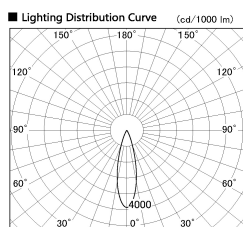

Item no. DD126-4025WB9027-LX

Series Name: Cledy versa L-G
(DD126_AG-LX)

Installation	Recessed mount
Type	Lens type adjustable downlight : Antiglare type
Fixture wattage	38.5W
Beam angle	27deg
Color Temp.	2700K
CRI	Ra>90
Luminous	3322 lm
Body	Die-castaluminumalloy
Body finish	N/A
Trim finish	Black
Reflector finish	White
IP Rate	IP20
Light source	COB module
Input Voltage	AC220~240V
Dimming Type	Non-Dimmable
Certificate	CE,CCC
Cut Hole	150mm

■ Direct Horizontal Illuminance DD126-4025WB9027-LX

Illuminance Angle	Beam Angle	Vertical Illuminance (lx)
25°	27°	51920
440		12980
1		5770
2		3250
800		2080
2		1440
1330		1060
3		810
1770		810