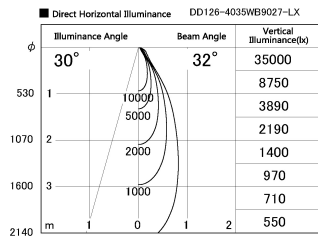

Item no. DD126-4035WB9027-LX

Series Name: Cledy versa L-G
(DD126_AG-LX)

Installation	Recessed mount
Type	Lens type adjustable downlight : Antiglare type
Fixture wattage	38.5W
Beam angle	32deg
Color Temp.	2700K
CRI	Ra>90
Luminous	3278 lm
Body	Die-castaluminumalloy
Body finish	N/A
Trim finish	Black
Reflector finish	White
IP Rate	IP20
Light source	COB module
Input Voltage	AC220~240V
Dimming Type	Non-Dimmable
Certificate	CE,CCC
Cut Hole	150mm