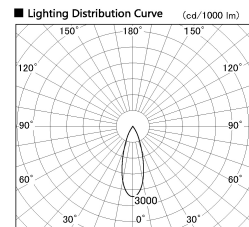

Item no. DD126-4035WB9027-LX

Series Name: Cledy versa L-G
(DD126_AG-LX)

Installation	Recessed mount
Type	Lens type adjustable downlight : Antiglare type
Fixture wattage	38.5W
Beam angle	32deg
Color Temp.	2700K
CRI	Ra>90
Luminous	3278 lm
Body	Die-castaluminumalloy
Body finish	N/A
Trim finish	Black
Reflector finish	White
IP Rate	IP20
Light source	COB module
Input Voltage	AC220~240V
Dimming Type	Non-Dimmable
Certificate	CE,CCC
Cut Hole	150mm